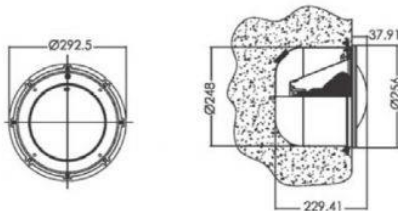

### Features

- Material : AISI 304 Stainless Steel
- Cable 2.5 meters
- Waterproof: IP68
- Installation: Housing Type

UL-S300

LED-S300

IP68 CE RoHS

E27 light bulb for S300

E27 252 LEDs Bulb S300

### Cable 2.5 Meter / Waterproof Standard: IP68

Code	Model	Material	Bulb Type	Watt/Voltage	LUX	Colour	Option
21100510140 - Light 21123000025 - Transformer 21121610005 - Junction Box	UL-S300-C	S/S 304	E27	300W/12V	1630	Warm White	Complete set with T & JB
21100510140 - Light 21120510020 - Niche	UL-S300-LN						Light & Niche
21100510140	UL-S300-L						Light Only