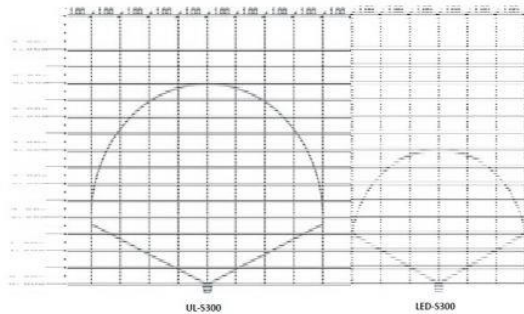

### Features

- Material : AISI 304 Stainless Steel
- Cable 2.5 meters
- Waterproof: IP68
- Installation: Housing Type

UL-S300

LED-S300

IP68 CE RoHS

E27 light bulb for S300

E27 252 LEDs Bulb S300

### Cable 2.5 Meter / Waterproof Standard: IP68

Code	Model	Material	Bulb Type	Watt/Voltage	LUX	Colour	Option
21100510140 - Light 21123000025 - Transformer 21121610005 - Junction Box	UL-S300-C	S/S 304	E27	300W/12V	1630	Warm White	Complete set with T & JB
21100510140 - Light 21120510020 - Niche	UL-S300-LN						Light & Niche
21100510140	UL-S300-L						Light Only